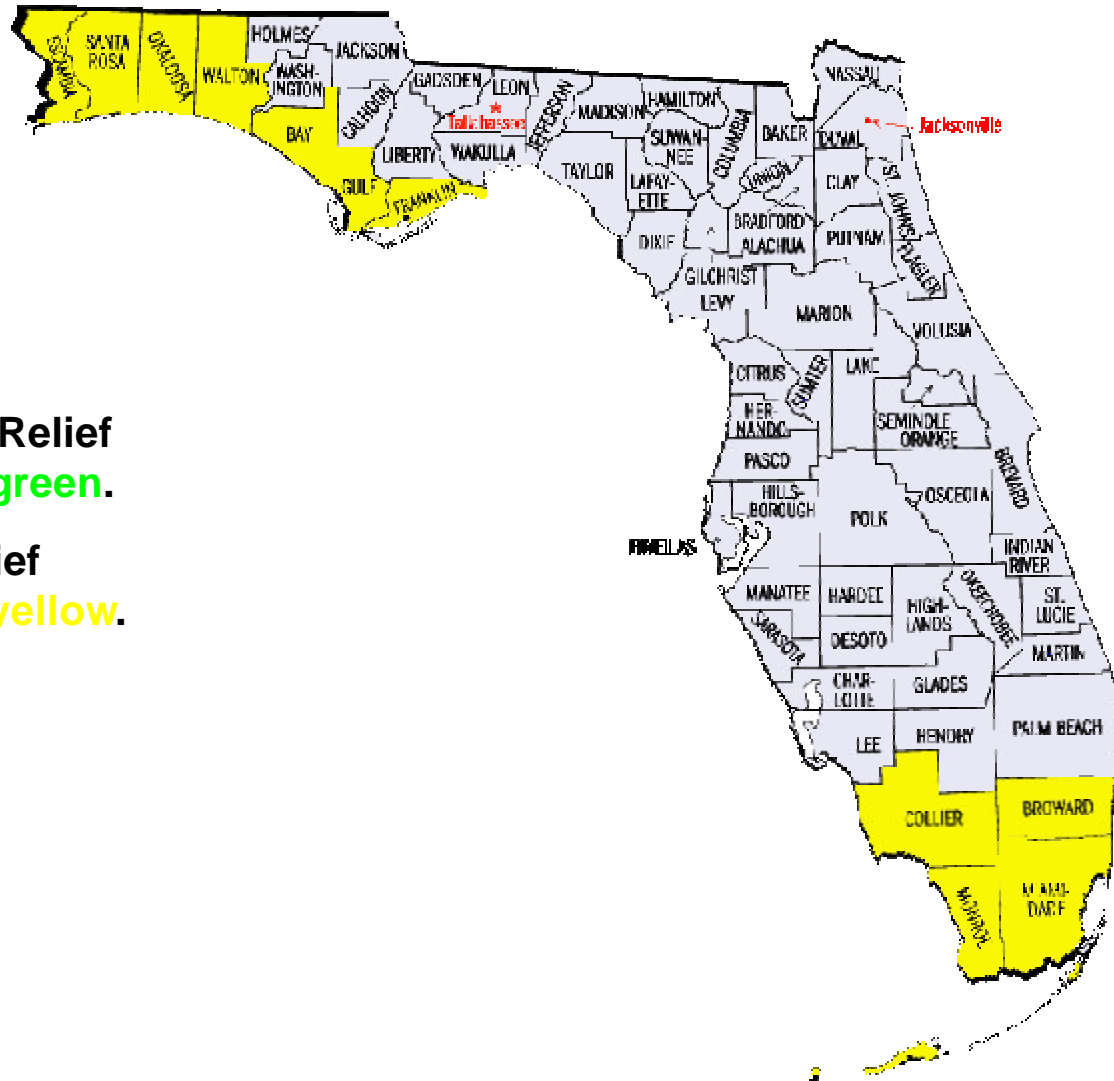

# Hurricane Katrina - Related Federal Disaster Areas

## Florida

Individual Relief areas are **green**.

Public Relief areas are **yellow**.